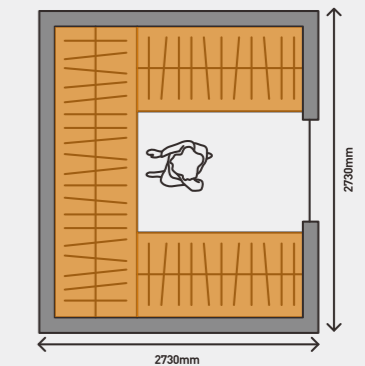

Layouts

SINGLE WALL compact wardrobe (3m²)

Maximises the storage efficiency.
Suitable for long and narrow corridors and entry spaces.

U-SHAPE large space wardrobe (3-10m²)

It is suitable for square areas with large area and wide space, with high utilisation and clear partition.
Rotating shelving is available.

L-SHAPE medium-sized wardrobe (5m²)

Suitable for long and narrow areas, having an island as an option.

TWO ROWS

Suitable for long and narrow areas, having an island as an option.

Wardrobe Modules

YG001

Stack module
Wide: 764mm-964mm
Function
Hanging, stacking and storage
Accessories
Lifting rod, drawers, storage boxes, safe