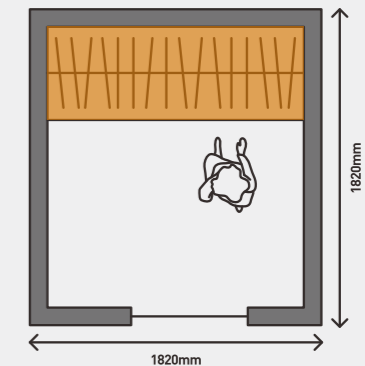

Layouts

SINGLE WALL compact wardrobe (3m²)

Maximises the storage efficiency.
Suitable for long and narrow corridors and entry spaces.

U-SHAPE large space wardrobe (3-10m²)

It is suitable for square areas with large area and wide space, with high utilisation and clear partition.
Rotating shelving is available.